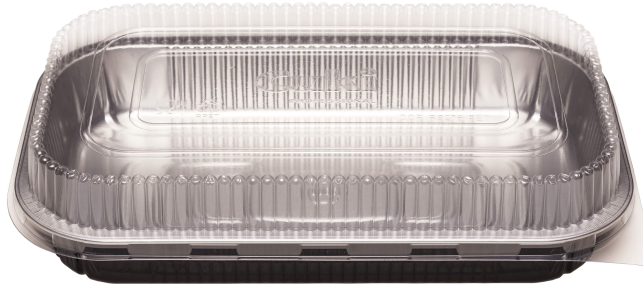

Clip On Lid to suit 6123RPET (300 per carton)

SKU 6123RPET

Made from RPET (recycled plastic), these clip on lids provide an economical solution for covering and transporting food. Note these lids are not ovenable or microwavable, they are suitable for chilled contents only. Matching container codes are 6123-50BK.

- Chilled Contents** Yes
- Ovenable** No
- Bake Directly In** No
- Frozen Contents** No
- Freestanding** No
- Microwaveable** No

PRODUCT SPECIFICATIONS

- Top out (mm)** 244 x 172
- Top in (mm)** Not applicable
- Base (mm)** Not applicable
- Height (mm)** 24
- Capacity** Not applicable

CARTON SPECIFICATIONS

- Size (mm)** 580 x 340 x 505
- Weight (kg)** 5.3
- Volume (m3)** 0.10
- Cartons / Pallet** 4 x 4

CHARACTERISTICS

- Base material** RPET Recycled Plastic
- Colour** Clear
- Lining** Not applicable
- Recyclable** No